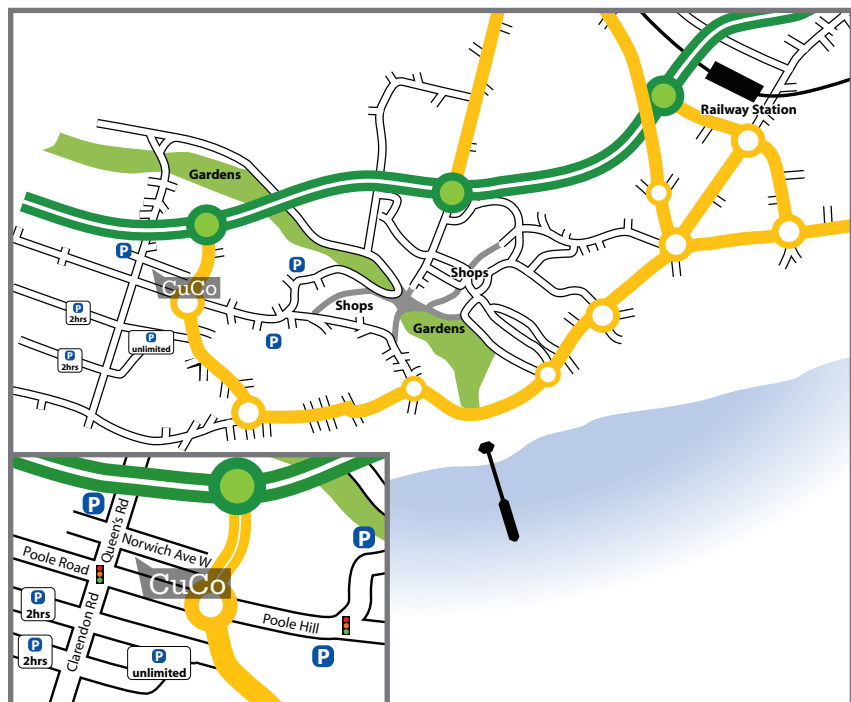

how to find us

Our office is situated in the modern block on the right just as you enter Norwich Ave West from Queens Road. To enter the building, our buzzer is located next to the centre door on the right hand side of the front of the building. Just press and hold the buzzer until you can hear a phone ring, once buzzed in just take a seat in the lobby and someone will be down to meet you.

If you are lucky you may find a parking space behind the block (any space marked 'Gild House' can be used), otherwise you can use the Pay & Display car park just opposite the entrance to Norwich Ave West, or you can park for free just a couple of minutes walk from CuCo in the roads around Clarendon Road or up to 2 hours/unlimited.