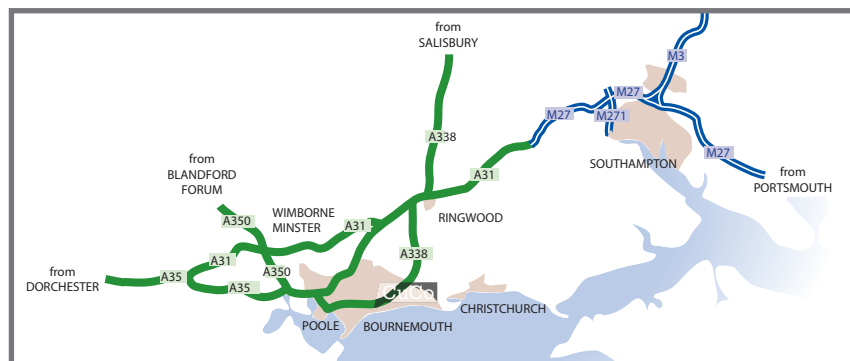

HOW TO FIND US /

Our office is situated in the modern block on the right just as you enter Norwich Ave West from Queens Road. To enter the building, our buzzer is located next to the centre door on the right hand side of the front of the building. Just press and hold the buzzer until you can hear a phone ring, once buzzed in just take a seat in the lobby and someone will be down to meet you.

If you are lucky you may find a parking space behind the block (any space marked 'Gild House' can be used), otherwise you can use the Pay & Display car park just opposite the entrance to Norwich Ave West, or you can park for free just a couple of minutes walk from CuCo in the roads around Clarendon Road or up to 2 hours/unlimited.