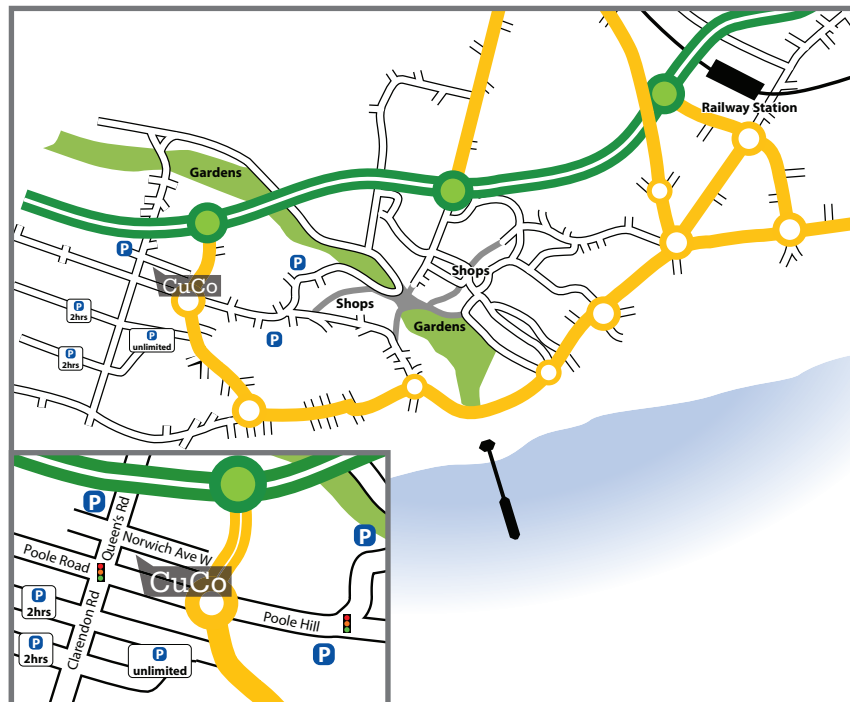

HOW TO FIND US /

Our office is situated in the modern block on the right just as you enter Norwich Ave West from Queens Road. To enter the building, our buzzer is located next to the centre door on the right hand side of the front of the building. Just press and hold the buzzer until you can hear a phone ring, once buzzed in just take a seat in the lobby and someone will be down to meet you.

If you are lucky you may find a parking space behind the block (any space marked 'Gild House' can be used), otherwise you can use the Pay & Display car park just opposite the entrance to Norwich Ave West, or you can park for free just a couple of minutes walk from CuCo in the roads around Clarendon Road or up to 2 hours/unlimited.